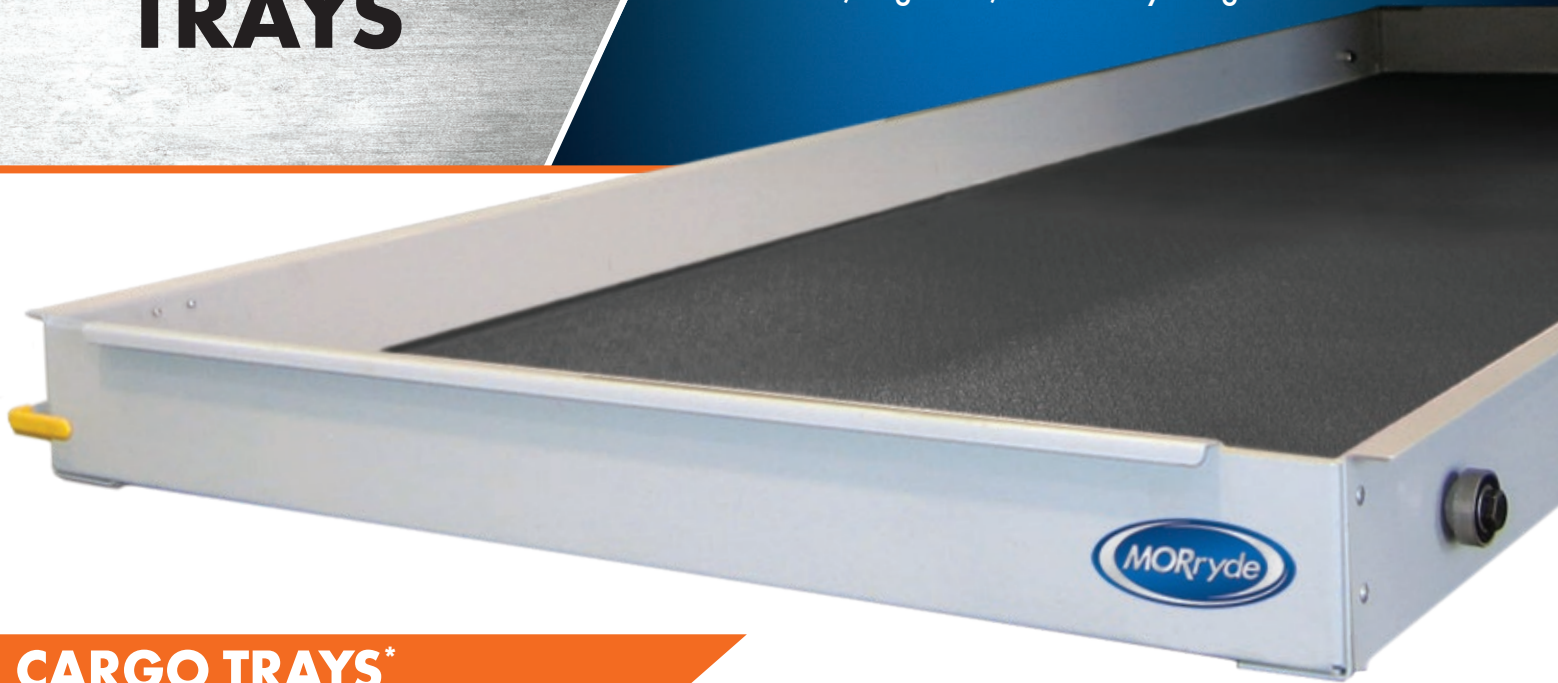

SLIDING TRAYS

Variety of storage solutions makes it easier to reach, organize, and stow your gear

CARGO TRAYS*

- Fully assembled
- Carpeted flooring
- Ball-bearing slide
- No measuring or cutting
- 800 lb weight capacity
- Extends 60%
- 90" trays slide out from both sides
- Easy to install

SIZE	PART#	WEIGHT CAP.
20"W X 72"L	CTG80-2072-2DW	500lb
26"W X 72"L	CTG80-2672-2DW	500lb
29"W X 72"L	CTG80-2972-2DW	500lb
33"W X 72"L	CTG80-3372-2DW	500lb
36"W X 72"L	CTG80-3672-2DW	500lb
39"W X 72"L	CTG80-3972-2DW	500lb
42"W X 72"L	CTG80-4272-2DW	500lb
48"W X 72"L	CTG80-4872-2DW	500lb
52"W X 72"L	CTG80-5272-2DW	500lb

72" CARGO SLIDES

with **80% EXTENSION**

Trays slide out from both sides of unit.