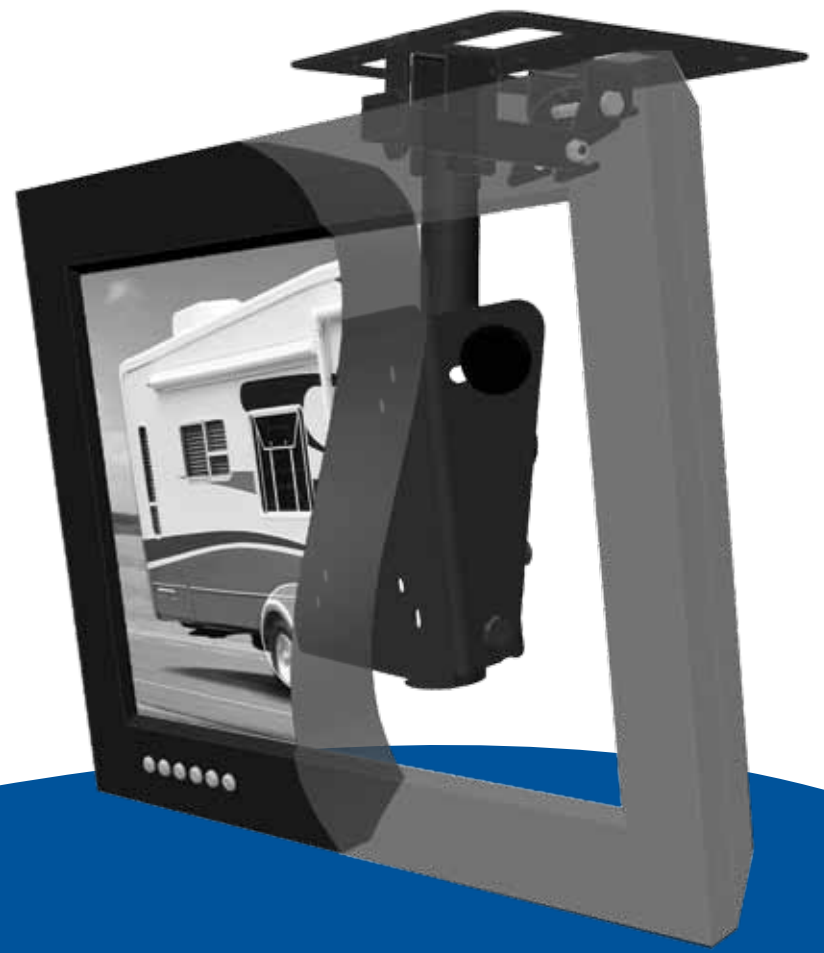

- ▶ FITS FLAT PANEL TVS WITH VESA MOUNTING PATTERNS: 75x75 OR 100x100
- ▶ RATED FOR 25LB CAPACITY
- ▶ TILT & SWIVEL ADJUSTMENT
- ▶ FLIPS UP AND OUT OF THE WAY
- ▶ LOCKS IN FOR SAFE TRAVEL

This mount is excellent for under-cabinet installation or reinforced ceilings. Flip down while viewing and flip up to store it out of the way!*

FLIP DOWN CEILING TV MOUNT for SMALL LCD Flat Panel TVs

TV56-010H

view=vertical
store=horizontal

360° of TV Swivel

Tilts 0-10°

Three Point Motion Control

Rated for
25 lbs
capacity

Weight Capacity

VESA

75x75
100x100

VESA Hole Pattern

8.25" (knob to knob)

8" 7"

12.75"

Dimensions

**Structure must be reinforced - the size and weight of your television plus the weight of the mount must be properly supported. MOR/ryde is responsible for the design and manufacturing of our parts; we are not responsible for the structure it is mounted to. Please see installation instructions for further information.*