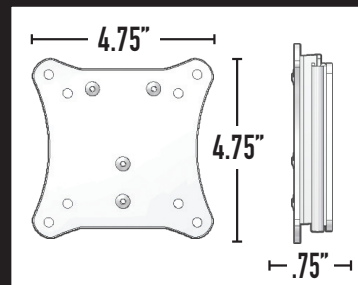

## WALL MOUNT WITH 2 DOCKING STATIONS for SMALL LCD Flat Panel TVs

# TV5-004H

**Weight Capacity**

**VESA Hole Pattern**

**Dimensions**

**Package Contents**