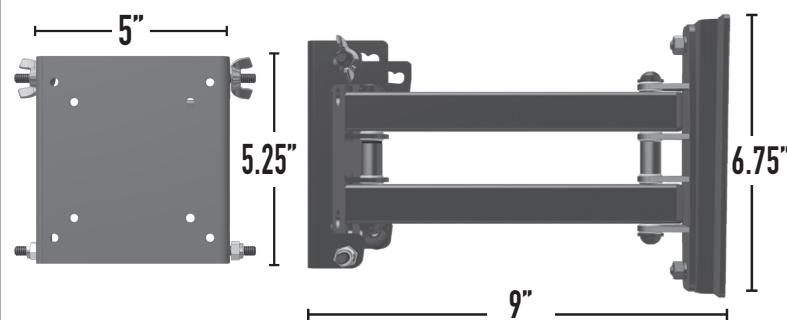

- ▶ FITS FLAT PANEL TVS WITH VESA MOUNTING PATTERNS: 75x75 OR 100x100
- ▶ RATED FOR 25LB CAPACITY
- ▶ 2 PORTABLE MOUNTING PLATES INCLUDED
- ▶ TILT & SWIVEL ADJUSTMENT
- ▶ 8" EXTENSION ARM

One TV, multiple locations!

TV5-003H

8" Extension w/
Swivel & Tilt

Range of Motion

Rated for
25 lbs
capacity

Weight Capacity

VESA

75x75

100x100

VESA Hole Pattern

Dimensions

PACKAGE CONTENTS:

Portable Mounting
Plates (2)

Full Motion Mount

Mounting Hardware

Instructions

TV5-003H