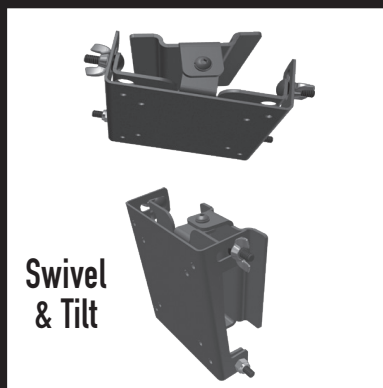

- ▶ FITS FLAT PANEL TVS WITH VESA MOUNTING PATTERNS: 75x75 OR 100x100
- ▶ RATED FOR 25LB CAPACITY
- ▶ 2 PORTABLE MOUNTING PLATES INCLUDED
- ▶ TILT & SWIVEL ADJUSTMENT

One TV, multiple locations!

*Save money and space by moving the same TV from room to room, even outside!
Place multiple docking plates anywhere for entertainment where you want it.*

FULL MOTION WALL MOUNT for SMALL Flat Panel TVs

TV5-002H

Swivel & Tilt

Range of Motion

Rated for
25 lbs
capacity

Weight Capacity

VESA

75x75

100x100

VESA Hole Pattern

Dimensions

PACKAGE CONTENTS:

Portable Mounting Plates (2)

Full Motion Mount

Mounting Hardware

Instructions