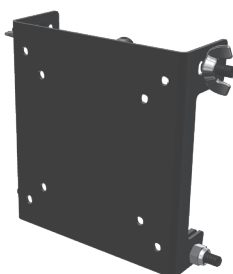

- ▶ FITS FLAT PANEL TVS WITH VESA MOUNTING PATTERNS: 75x75 OR 100x100
- ▶ RATED FOR 25LB CAPACITY
- ▶ 2 PORTABLE MOUNTING PLATES INCLUDED
- ▶ TILT & SWIVEL ADJUSTMENT

One TV, multiple locations!

*Save money and space by moving the same TV from room to room, even outside!
Place multiple docking plates anywhere for entertainment where you want it.*

FULL MOTION WALL MOUNT for SMALL Flat Panel TVs

TV5-002H

Swivel & Tilt

Range of Motion

Rated for
25 lbs
capacity

Weight Capacity

VESA

75x75

100x100

VESA Hole Pattern

Dimensions

PACKAGE CONTENTS:

Portable Mounting Plates (2)

Full Motion Mount

Mounting Hardware

Instructions