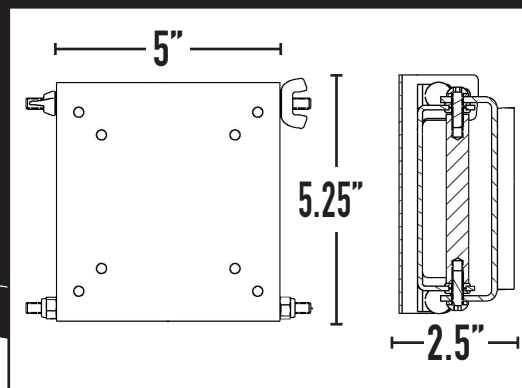

- ▶ FITS FLAT PANEL TVS WITH VESA MOUNTING PATTERNS: 75x75 OR 100x100
- ▶ RATED FOR 25LB CAPACITY
- ▶ 2 PORTABLE MOUNTING PLATES INCLUDED
- ▶ TILT & SWIVEL ADJUSTMENT

One TV, multiple locations!

*Save money and space by moving the same TV from room to room, even outside!
Place multiple docking plates anywhere for entertainment where you want it.*

FULL MOTION WALL MOUNT for SMALL Flat Panel TVs

TV5-002H

Swivel & Tilt

Range of Motion

Rated for
25 lbs
capacity

Weight Capacity

VESA

75x75

100x100

VESA Hole Pattern

Dimensions

PACKAGE CONTENTS:

Portable Mounting Plates (2)

Full Motion Mount

Mounting Hardware

Instructions