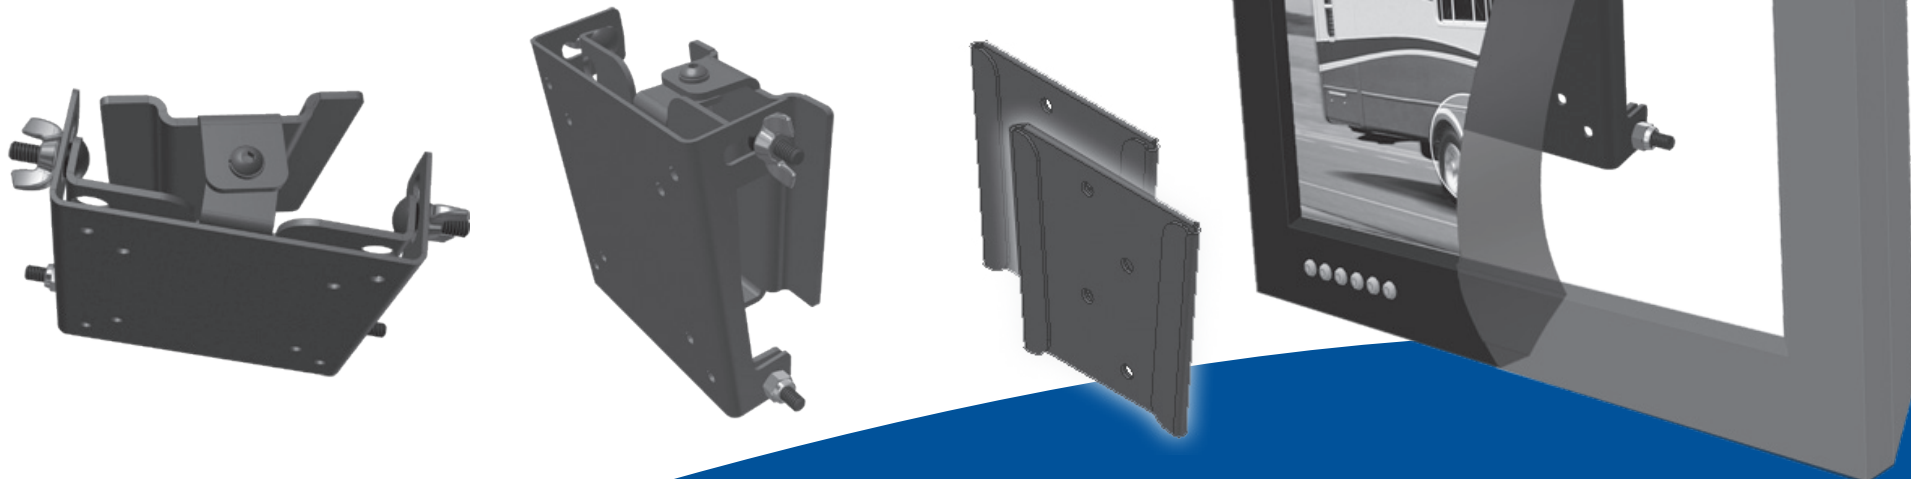

- ▶ FITS FLAT PANEL TVS WITH VESA MOUNTING PATTERNS: 75x75 OR 100x100
- ▶ RATED FOR 25LB CAPACITY
- ▶ 2 PORTABLE MOUNTING PLATES INCLUDED
- ▶ TILT & SWIVEL ADJUSTMENT

One TV, multiple locations!

*Save money and space by moving the same TV from room to room, even outside!
Place multiple docking plates anywhere for entertainment where you want it.*

FULL MOTION WALL MOUNT for SMALL Flat Panel TVs

TV5-002H

Swivel & Tilt

Range of Motion

Rated for
25 lbs
capacity

Weight Capacity

VESA

75x75

100x100

VESA Hole Pattern

Dimensions

PACKAGE CONTENTS:

Portable Mounting Plates (2)

Full Motion Mount

Mounting Hardware

Instructions