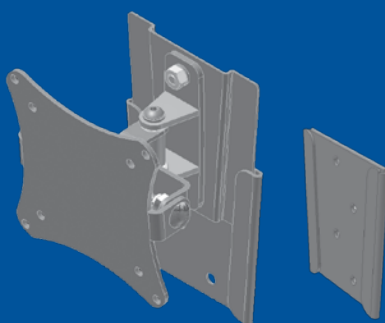

- ▶ FITS FLAT PANEL TVS WITH VESA MOUNTING PATTERNS: 75x75 OR 100x100
- ▶ RATED FOR 25LB CAPACITY
- ▶ 2 PORTABLE MOUNTING PLATES INCLUDED
- ▶ TILT & SWIVEL ADJUSTMENT

## FULL MOTION WALL MOUNT for SMALL LCD Flat Panel TVs

## TV4-PMH

Swivel & Tilt

**Range of Motion**

Rated for  
25 lbs  
capacity

**Weight Capacity**

VESA  
75x75  
100x100

**VESA Hole Pattern**

4.75"

4.75"

4"

**Dimensions**