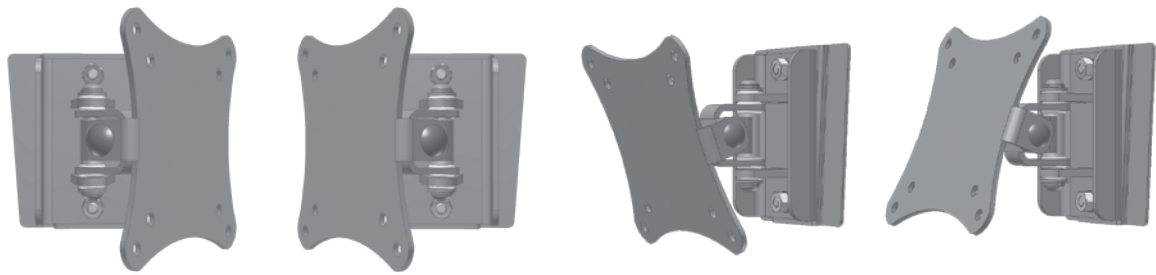

- ▶ FITS FLAT PANEL TVS WITH VESA MOUNTING PATTERNS: 75x75 OR 100x100
- ▶ RATED FOR 25LB CAPACITY
- ▶ 2 PORTABLE MOUNTING PLATES INCLUDED
- ▶ TILT & SWIVEL ADJUSTMENT

### One TV, multiple locations!

Save money and space by moving the same TV from room to room, even outside! Place multiple docking plates anywhere for entertainment where you want it.

## FULL MOTION WALL MOUNT for SMALL LCD Flat Panel TVs

## TV4-PMH

Swivel & Tilt

**Range of Motion**

Rated for  
25 lbs  
capacity

**Weight Capacity**

VESA  
75x75  
100x100

**VESA Hole Pattern**

4.75"