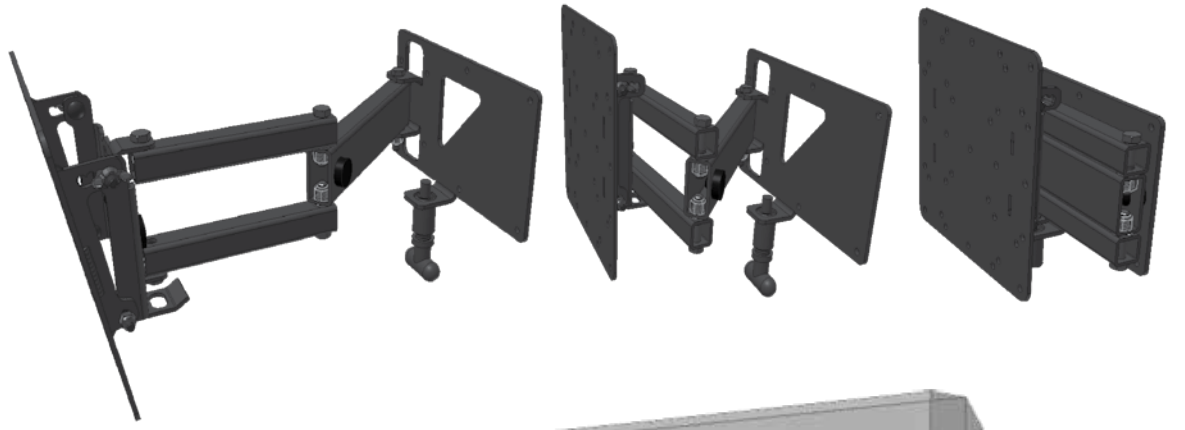

- ▶ FITS FLAT PANEL TVS WITH VESA MOUNTING PATTERNS: 75X75, 100X100, OR 200X200
- ▶ RATED FOR 35lb CAPACITY
- ▶ TILT & SWIVEL ADJUSTMENT
- ▶ DOUBLE JOINT EXTENSION ARM
- ▶ LOCKS IN FOR SAFE TRAVEL

This unique design offers a full range of viewing options. Locks in for safe travel. Easy to install and the hardware is included!

EXTENDING SWIVEL WALL MOUNT for MEDIUM LCD Flat Panel TVs

TV1-021H

Double Joint Arm:
18" of Extension
180° Swing

350° of TV Swivel

Tilts 0-10.5°

Three Point Motion Control

Rated for 35 lbs capacity

Weight Capacity

VESA

75x75
100x100
200x200

VESA Hole Pattern

11.25" 3.28"

5.5" 11"

Dimensions

PACKAGE CONTENTS:

Double Joint TV Mount

Pull Handle & Optional Chain

Mounting Hardware

Instructions

TV1-021H