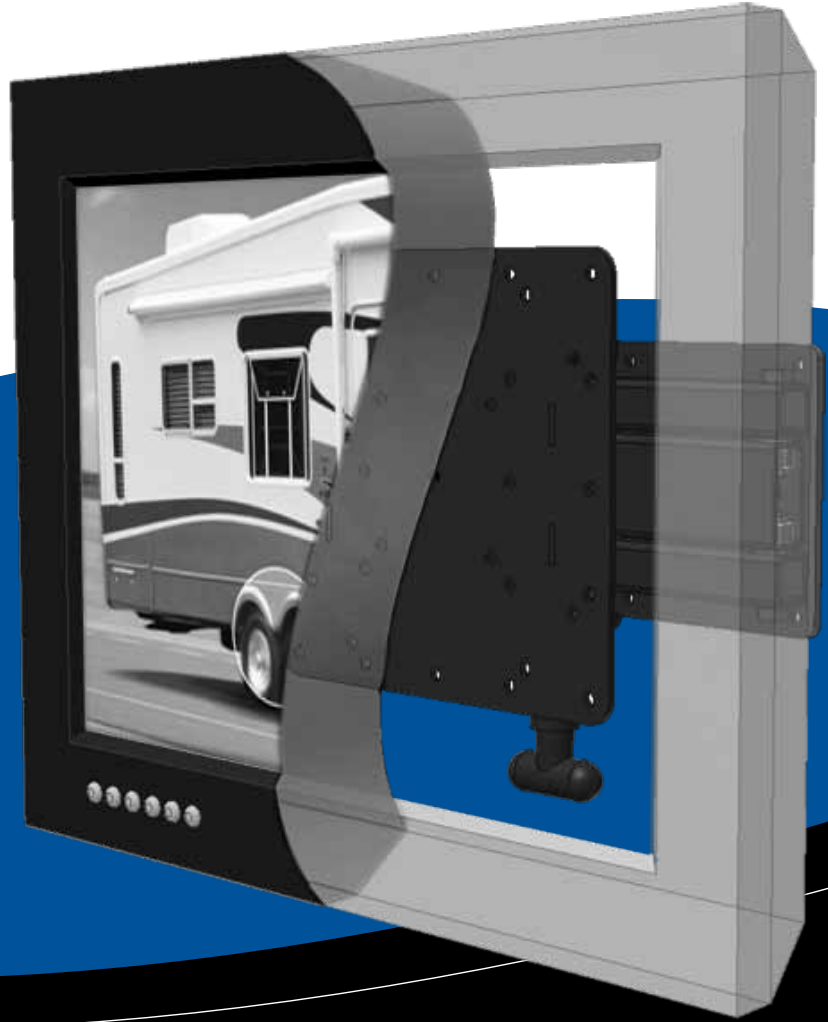

- ▶ FITS FLAT PANEL TVS WITH VESA MOUNTING PATTERNS: 75X75, 100X100, OR 200X200
- ▶ RATED FOR 35lb CAPACITY
- ▶ TILT & SWIVEL ADJUSTMENT
- ▶ DOUBLE JOINT EXTENSION ARM
- ▶ LOCKS IN FOR SAFE TRAVEL

This unique design offers a full range of viewing options. Locks in for safe travel. Easy to install and the hardware is included!

EXTENDING SWIVEL WALL MOUNT for MEDIUM LCD Flat Panel TVs

TV1-021H

Double Joint Arm:
18" of Extension
180° Swing

350° of TV Swivel

Tilts 0-10.5°

Three Point Motion Control

Rated for 35 lbs capacity

Weight Capacity

VESA

75x75
100x100
200x200

VESA Hole Pattern

11.25" 3.28"

5.5" 11"

Dimensions

PACKAGE CONTENTS:

Double Joint TV Mount

Pull Handle & Optional Chain

Mounting Hardware

Instructions

TV1-021H