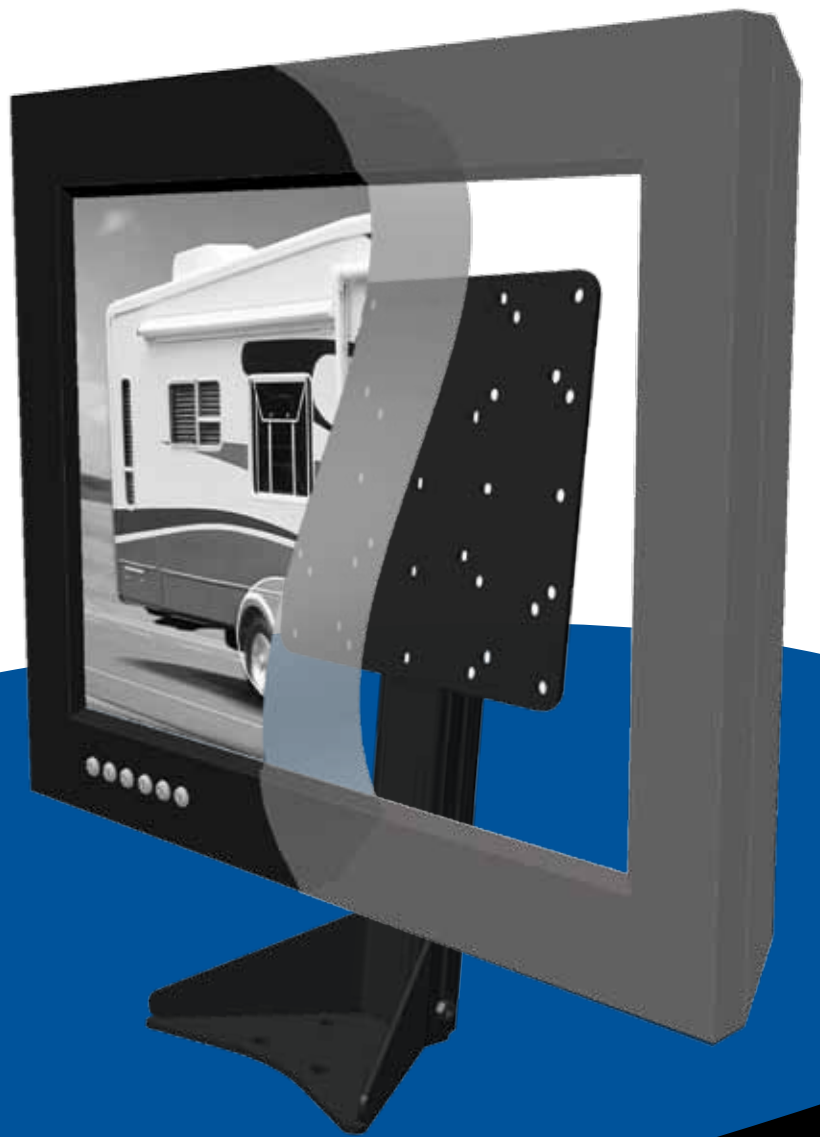

- ▶ FITS FLAT PANEL TVS WITH VESA MOUNTING PATTERNS: 75x75, 100x100, OR 200x200
- ▶ RATED FOR 50LB CAPACITY
- ▶ EASILY MOUNTED ANYWHERE
- ▶ NO ASSEMBLY REQUIRED

Upgrade & save space!

This low profile TV mount is perfect for your new flat screen. Easy to install and the hardware is included!

BASE MOUNT for MEDIUM LCD Flat Panel TVs

TV1-003H

Adjusts up & down to fit TV

Range of Motion

Rated for 50 lbs capacity

Weight Capacity

VESA

75x75
100x100
200x200

VESA Hole Pattern

Dimensions

PACKAGE CONTENTS:

Mounting Plate

VESA Adapter Plate

Mounting Hardware

Instructions

TV1-003H