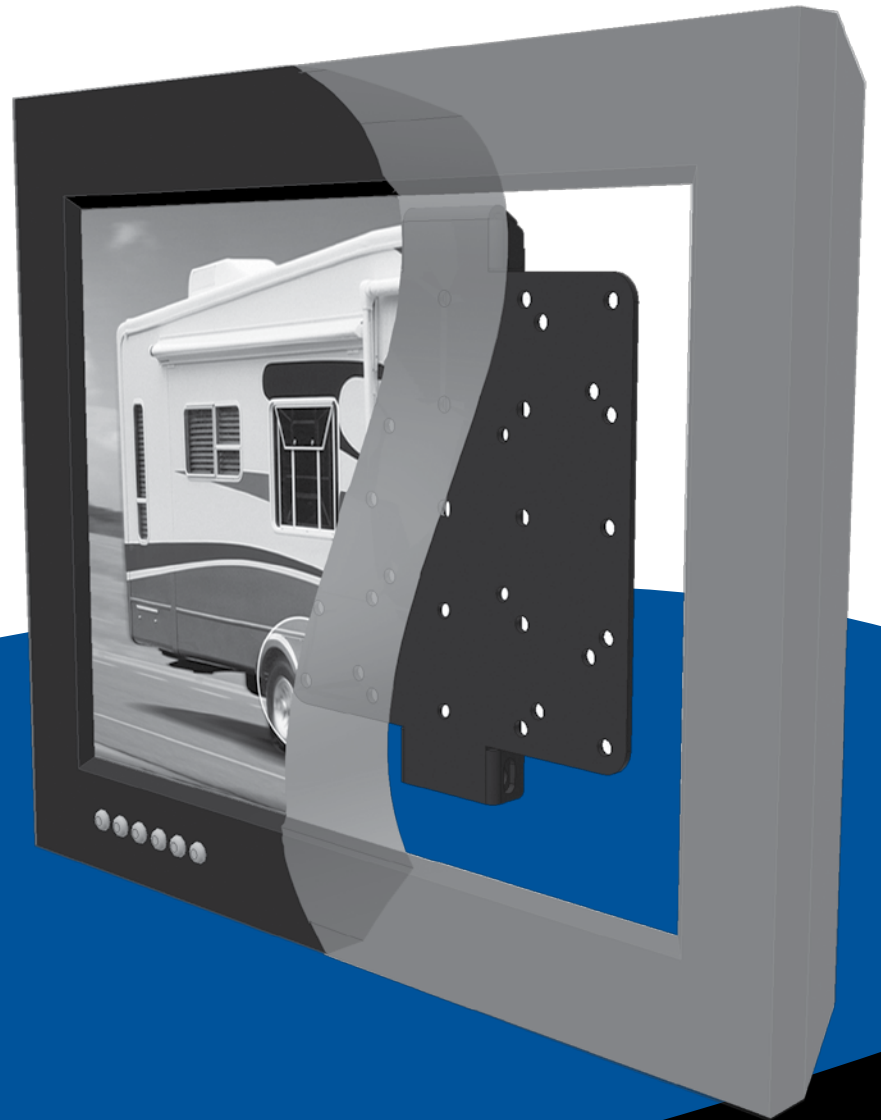

- ▶ FITS FLAT PANEL TVS WITH VESA MOUNTING PATTERNS: 75x75, 100x100, OR 200x200
- ▶ RATED FOR 50LB CAPACITY
- ▶ EASILY MOUNTED ANYWHERE
- ▶ NO ASSEMBLY REQUIRED

Upgrade & save space!

This low profile TV mount is perfect for your new flat screen. Easy to install and the hardware is included!

RIGID WALL MOUNT for MEDIUM LCD Flat Panel TVs

TV1-002H

Range of Motion

Weight Capacity

VESA Hole Pattern

Dimensions

PACKAGE CONTENTS:

Wall Mounting Plate

VESA Adapter Plate

Mounting Hardware

Instructions

TV1-002H