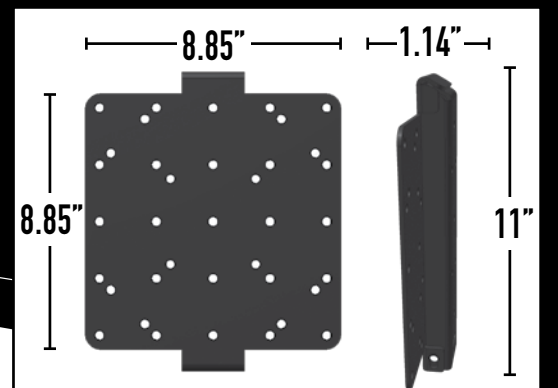

- ▶ FITS FLAT PANEL TVS WITH VESA MOUNTING PATTERNS: 75x75, 100x100, OR 200x200
- ▶ RATED FOR 50LB CAPACITY
- ▶ EASILY MOUNTED ANYWHERE
- ▶ NO ASSEMBLY REQUIRED

Upgrade & save space!

This low profile TV mount is perfect for your new flat screen. Easy to install and the hardware is included!

RIGID WALL MOUNT for MEDIUM LCD Flat Panel TVs

TV1-002H

Range of Motion

Weight Capacity

VESA Hole Pattern

Dimensions

PACKAGE CONTENTS:

Wall Mounting Plate