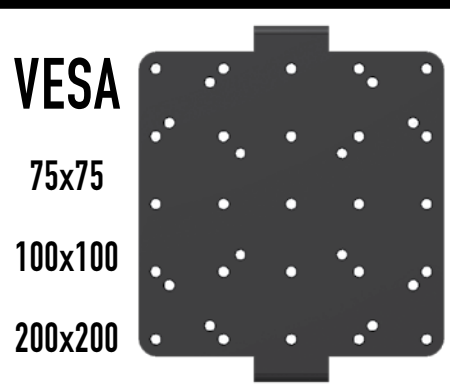

- ▶ FITS FLAT PANEL TVS WITH VESA MOUNTING PATTERNS: 75x75, 100x100, OR 200x200
- ▶ RATED FOR 50LB CAPACITY
- ▶ EASILY MOUNTED ANYWHERE
- ▶ NO ASSEMBLY REQUIRED

Upgrade & save space!

This low profile TV mount is perfect for your new flat screen. Easy to install and the hardware is included!

RIGID WALL MOUNT for MEDIUM LCD Flat Panel TVs

TV1-002H

Range of Motion

Weight Capacity

VESA Hole Pattern

Dimensions

PACKAGE CONTENTS:

Wall Mounting Plate