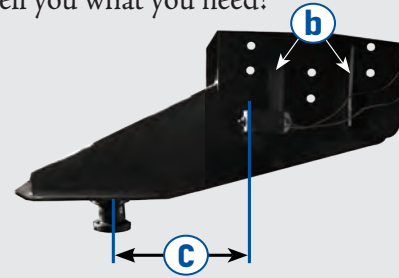

PIN BOX FIT CHART

Ordering a MOR/ryde Pin Box System for your fifth wheel is very simple and straightforward.

Please identify the following:

- ▶ **WHAT IS THE PART NUMBER OF THE STOCK PIN BOX?** (usually found on a label on the pin box)
- ▶ **WHAT IS THE GVWR OF THE TRAILER?*** - MOR/ryde has a specific rubber spring for different weight ratings.

OR, if the stock part number is not available, a few easy measurements will tell you what you need!

- a) Width
- b) Bolt pattern
 - How many bolts per side?
- c) Distance from center of king pin to center of first row of bolts