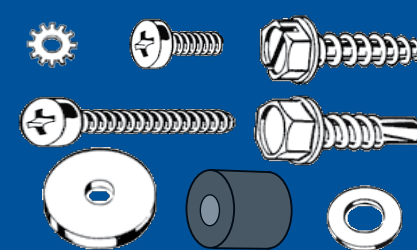

Mounting Hardware

Instructions