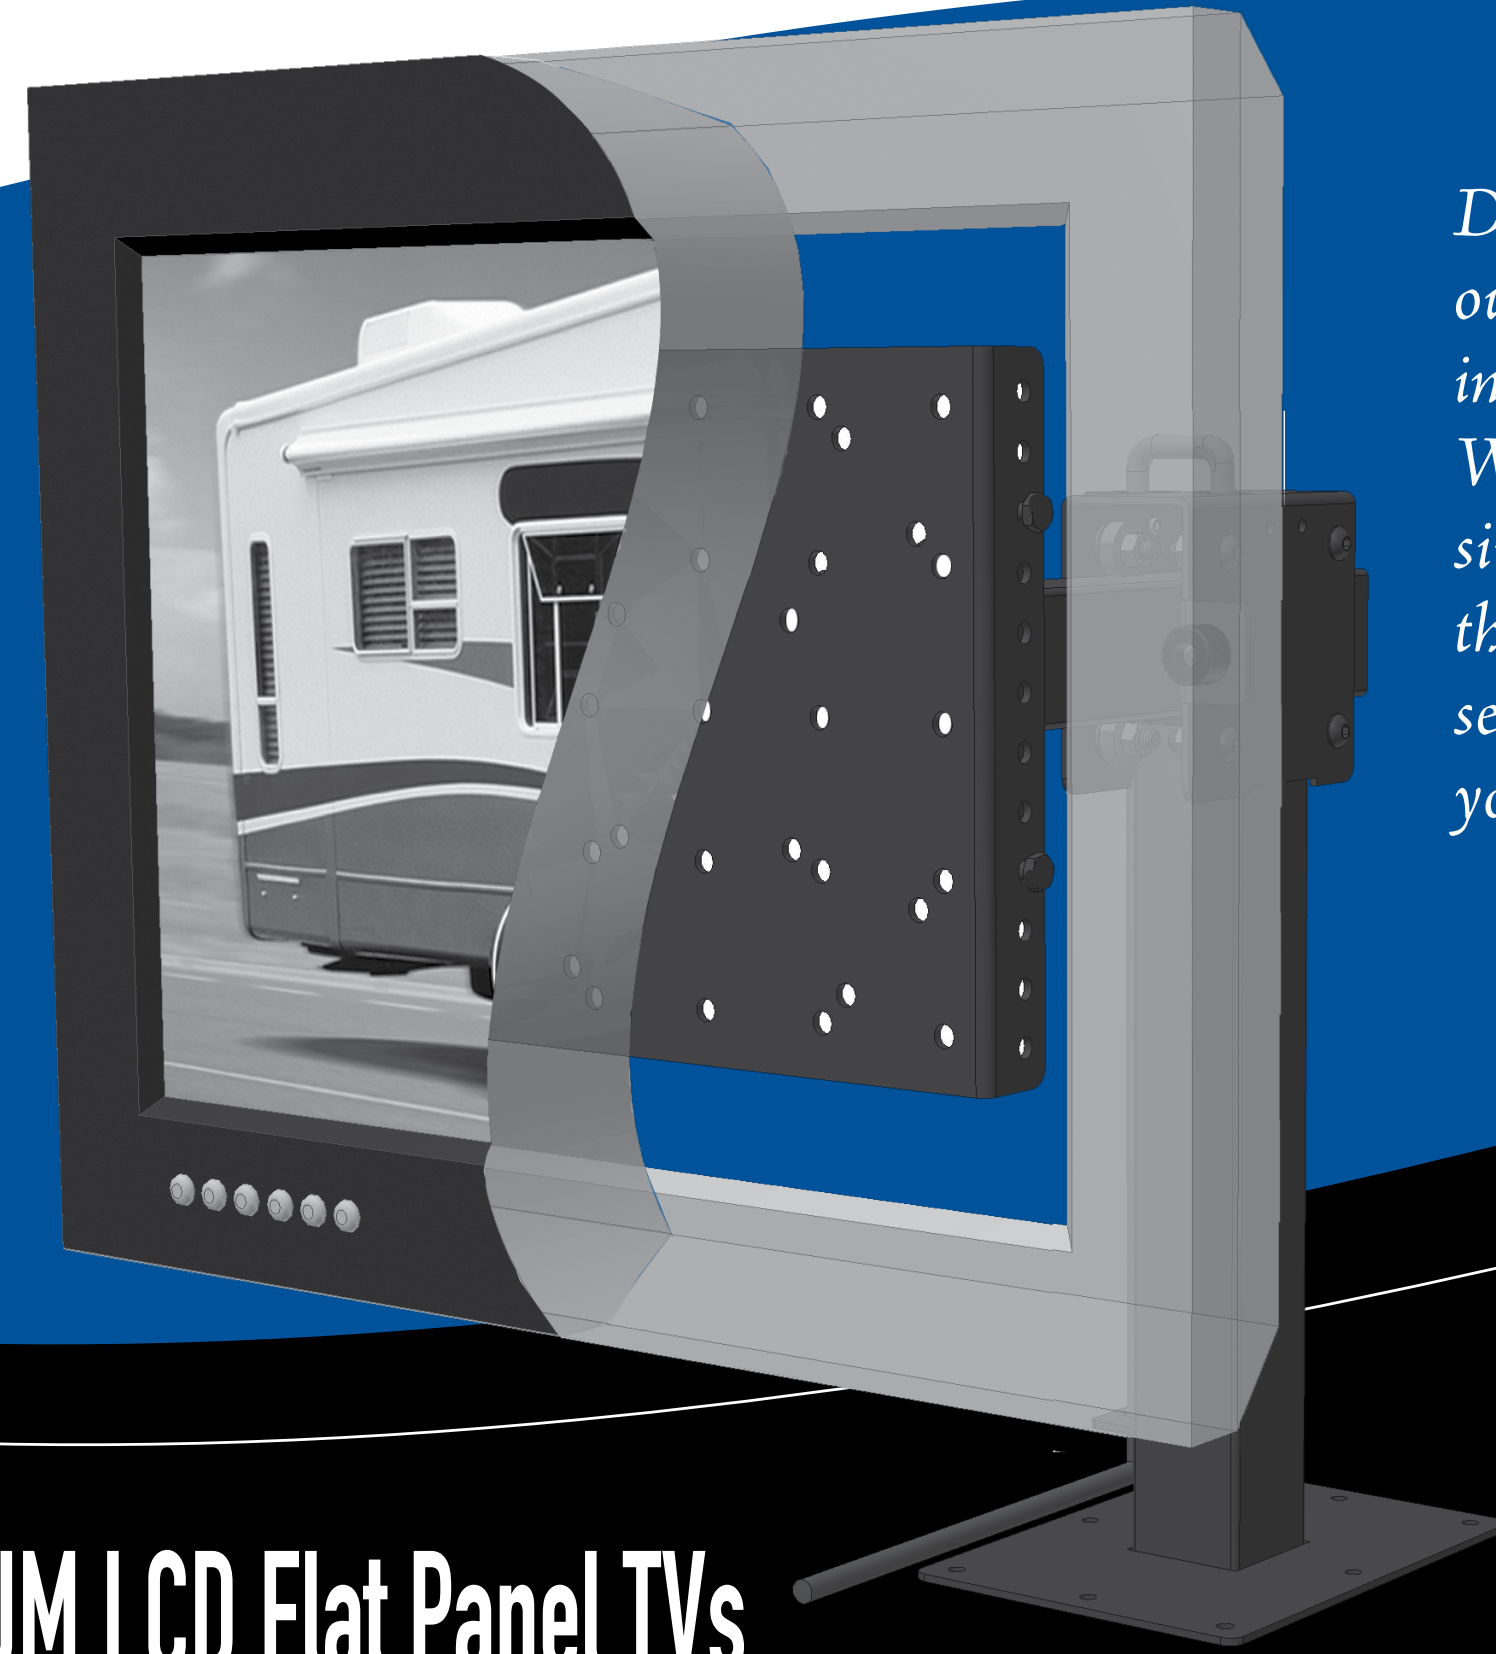

- ▶ FITS FLAT PANEL TVS WITH VESA MOUNTING PATTERNS: 75x75, 100x100, OR 200x200
- ▶ RATED FOR 50LB CAPACITY
- ▶ GREAT FOR CABINET INSTALLATION
- ▶ UP TO 140° SWIVEL ADJUSTMENT

MOR/ryde

Designed to swivel and slide out, this bracket is perfect for installation in a cabinet or corner. When ready to watch TV you simply release the lock allowing the TV to slide forward a full seven inches and then swivel to your desired viewing angle.

SLIDE-OUT & SWIVEL MOUNT for MEDIUM LCD Flat Panel TVs

TV40-001H

SLIDE-OUT & SWIVEL MOUNT for MEDIUM LCD Flat Panel TVs

TV40-001H

MOR/ryde

PACKAGE CONTENTS:

Mounting Base

VESA Adapter Plate