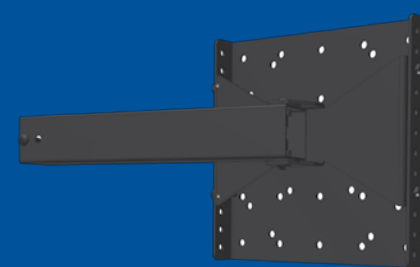

- ▶ FITS FLAT PANEL TVS WITH VESA MOUNTING PATTERNS: 75x75, 100x100, OR 200x200
- ▶ RATED FOR 50LB CAPACITY
- ▶ GREAT FOR CABINET INSTALLATION
- ▶ UP TO 140° SWIVEL ADJUSTMENT

MOR/ryde

Designed to swivel and slide out, this bracket is perfect for installation in a cabinet or corner. When ready to watch TV you simply release the lock allowing the TV to slide forward a full seven inches and then swivel to your desired viewing angle.

SLIDE-OUT & SWIVEL MOUNT for MEDIUM LCD Flat Panel TVs

TV40-001H

SLIDE-OUT & SWIVEL MOUNT for MEDIUM LCD Flat Panel TVs

TV40-001H

MOR/ryde

PACKAGE CONTENTS:

Mounting Base

VESA Adapter Plate