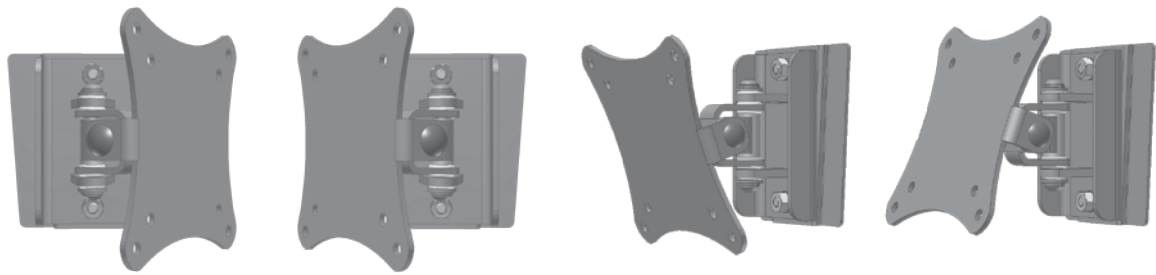

- ▶ FITS FLAT PANEL TVS WITH VESA MOUNTING PATTERNS: 75x75 OR 100x100
- ▶ RATED FOR 25LB CAPACITY
- ▶ 2 PORTABLE MOUNTING PLATES INCLUDED
- ▶ TILT & SWIVEL ADJUSTMENT

One TV, multiple locations!

Save money and space by moving the same TV from room to room, even outside! Place multiple docking plates anywhere for entertainment where you want it.

FULL MOTION WALL MOUNT for SMALL LCD Flat Panel TVs

TV4-PMH

Swivel & Tilt

Range of Motion

Rated for
25 lbs
capacity

Weight Capacity

VESA
75x75
100x100

VESA Hole Pattern

4.75"

4.75"

4"

Dimensions

PACKAGE CONTENTS:

Portable Mounting Plates (2)

Full Motion Mount

Mounting Hardware