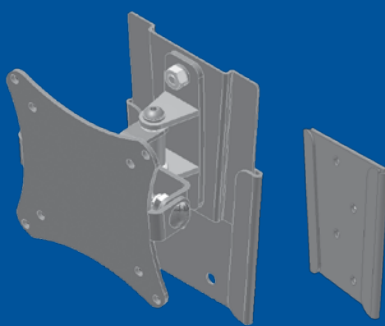

- ▶ FITS FLAT PANEL TVS WITH VESA MOUNTING PATTERNS: 75x75 OR 100x100
- ▶ RATED FOR 25LB CAPACITY
- ▶ 2 PORTABLE MOUNTING PLATES INCLUDED
- ▶ TILT & SWIVEL ADJUSTMENT

One TV, multiple locations!

Save money and space by moving the same TV from room to room, even outside! Place multiple docking plates anywhere for entertainment where you want it.

FULL MOTION WALL MOUNT for SMALL LCD Flat Panel TVs

TV4-PMH

Swivel & Tilt

Range of Motion

Rated for
25 lbs
capacity

Weight Capacity

VESA
75x75
100x100

VESA Hole Pattern

4.75"

4.75"

4"

Dimensions

PACKAGE CONTENTS:

Portable Mounting Plates (2)

Full Motion Mount

Mounting Hardware