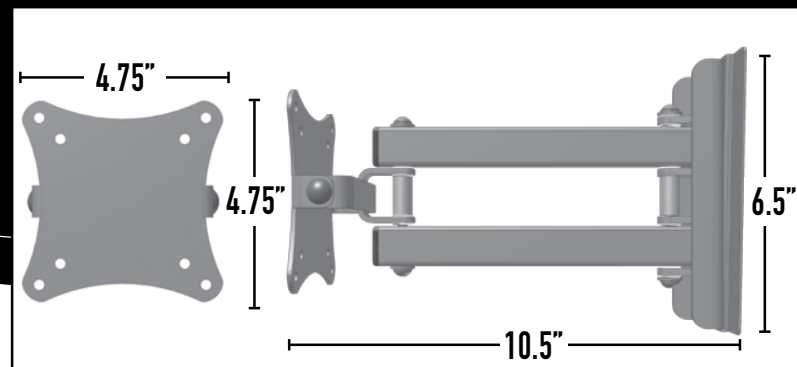

- ▶ FITS FLAT PANEL TVS WITH VESA MOUNTING PATTERNS: 75x75 OR 100x100
- ▶ RATED FOR 25LB CAPACITY
- ▶ 2 PORTABLE MOUNTING PLATES INCLUDED
- ▶ TILT & SWIVEL ADJUSTMENT
- ▶ 8" EXTENSION ARM

## TV2-8-PMH

Range of Motion

Weight Capacity

VESA Hole Pattern

Dimensions