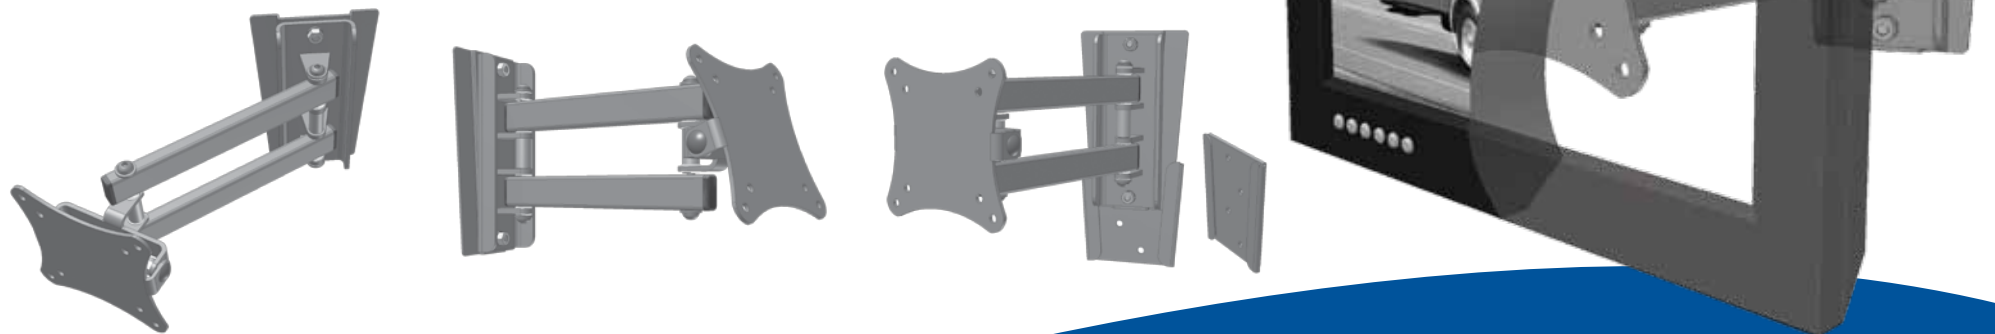

- ▶ FITS FLAT PANEL TVS WITH VESA MOUNTING PATTERNS: 75x75 OR 100x100
- ▶ RATED FOR 25LB CAPACITY
- ▶ 2 PORTABLE MOUNTING PLATES INCLUDED
- ▶ TILT & SWIVEL ADJUSTMENT
- ▶ 8" EXTENSION ARM

### One TV, multiple locations!

*Save money and space by moving the same TV from room to room, even outside! Place multiple docking plates anywhere for entertainment where you want it.*

## FULL MOTION WALL MOUNT for SMALL LCD Flat Panel TVs

### PACKAGE CONTENTS:

Portable Mounting Plates (2)

Full Motion Mount

Mounting Hardware

Instructions

TV2-8-PMH