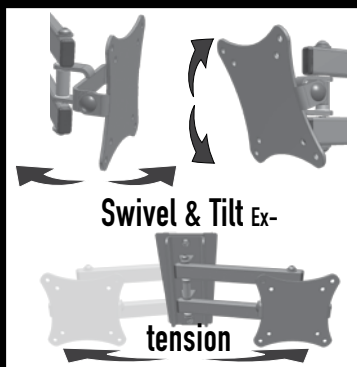

Range of Motion