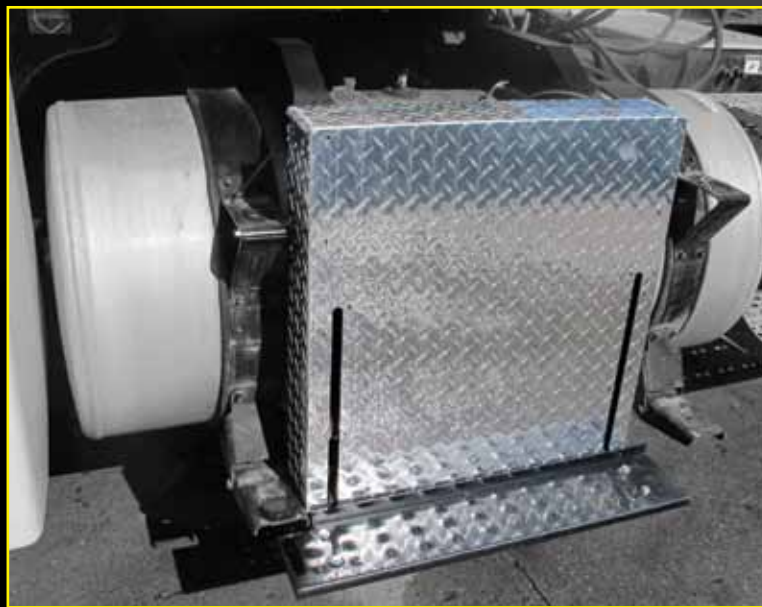

THE PERSONAL ELEVATOR

FOR VER THE ROAD TRUCK DRIVERS!

GO UP 
OR DOWN 

The Over the Road Power Step is the perfect solution for getting in and out of over the road trucks. The unique design works just like a personal elevator, lifting you up for entry and down for exit from the rig. The Over the Road Power Step is easy to install, easy to operate and offers the ultimate in personal safety. You will experience:

The Over the Road Power Step features high quality, all steel construction. Installation is simple and straight forward and can be done by a do-it-yourselfer or a dealer or service center. For more information on the latest in a product designed specifically for the safety of over the road drivers, please visit www.morryde.com